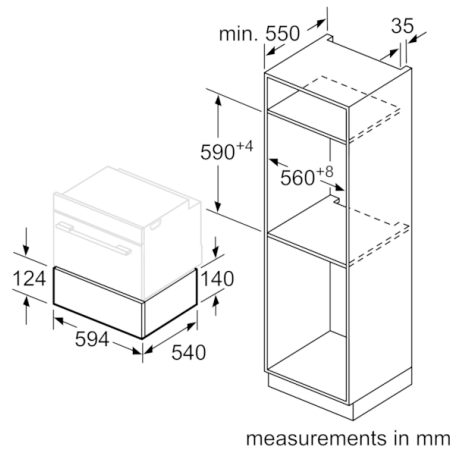

Technical Data

Construction type :	Built-in
Color / Material Front :	Black
Maximum number of plates :	14
Maximum number of espresso cups :	64
Dimensions :	140 x 594 x 540
Dimensions of the packed product (HxWxD) (mm) :	210 x 660 x 660
Required niche size for installation (HxWxD) :	140 x 560 x 550
EAN code :	4242005035403
Electrical connection rating (W) :	400
Current (A) :	6
Voltage (V) :	220-240
Frequency (Hz) :	60; 50
Plug type :	Gardy plug w/ earthing

Accessories

- 1 x Anti-slip mat

Technical information

- Cavity volume: 23 l
- Power cord length 150 cm Cable length
- Total connected load electric: 0.4 KW
- Nominal voltage: 220 - 240 V

Performance/technical information

- Appliance dimension (hxwx): 140 mm x 594 mm x 540 mm
- Niche dimension (hxwx): 140 mm x 560 mm - 568 mm x 550 mm
- Please refer to the dimensions provided in the installation manual

**Serie | 6, Built-in warming drawer, 60 x 14 cm, Black
BIC510NB0**

Compact ovens with an appliance height of 455 mm can be installed above a warming drawer. An intermediate floor is not required.

measurements in mm

measurements in mm