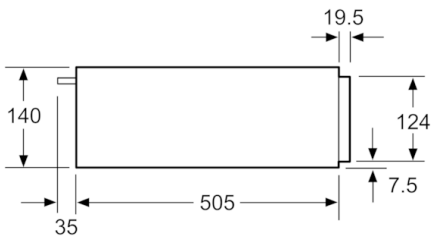

Technical Data

Construction type :	Built-in
Color / Material Front :	Black
Maximum number of plates :	14
Maximum number of espresso cups :	64
Dimensions :	140 x 594 x 540
Dimensions of the packed product (HxWxD) (mm) :	210 x 660 x 660
Required niche size for installation (HxWxD) :	140 x 560 x 550
EAN code :	4242005035403
Electrical connection rating (W) :	400
Current (A) :	6
Voltage (V) :	220-240
Frequency (Hz) :	60; 50
Plug type :	Gardy plug w/ earthing

Accessories

- 1 x Anti-slip mat

Technical information

- Cavity volume: 23 l
- Power cord length 150 cm Cable length
- Total connected load electric: 0.4 KW
- Nominal voltage: 220 - 240 V

Performance/technical information

- Appliance dimension (hxwx): 140 mm x 594 mm x 540 mm
- Niche dimension (hxwx): 140 mm x 560 mm - 568 mm x 550 mm
- Please refer to the dimensions provided in the installation manual

**Serie | 6, Built-in warming drawer, 60 x 14 cm, Black
BIC510NB0**