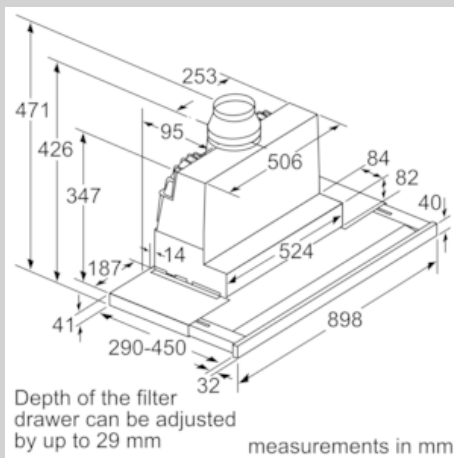

B

Features

Technical Data

Typology : Pull-out
 Approval certificates : CE, VDE
 Length of electrical supply cord (cm) : 175
 Required niche size for installation (HxWxD) : 385mm x 524.0mm x 290mm
 Minimum distance above an electric hob : 430
 Minimum distance above a gas hob : 650
 Net weight (kg) : 14.431
 Type of control : Electronic
 Number of speed settings : 3-stage + 2 intensive
 Maximum output air extraction (m³/h) : 395
 Boost position output recirculating (m³/h) : 641
 Maximum output recirculating air (m³/h) : 358
 Boost position air extraction (m³/h) : 700
 Number of lights (Stck) : 3
 Noise level (dB(A) re 1 pW) : 53
 Diameter of air outlet (mm) : 120 / 150
 Grease filter material : Washable stainless steel
 EAN code : 4242004251224
 Connection rating (W) : 146
 Current (A) : 10
 Voltage (V) : 220-240
 Frequency (Hz) : 50; 60
 Plug type : GB plug
 Installation type : Built-in

Planning and installation information

- Installation system: Telescopic comfort installat.
- Dimensions (HxWxD): 426 x 898 x 290 mm
- Built-in dimensions (HxWxD): 385 x 524 x 290 mm
- Diameter pipe Ø 150 mm (Ø 120 mm enclosed)
- Electrical cable length 1.75 m

* In accordance with the EU-Regulation No 65/2014

N 90, Telescopic cooker hood, 90 cm, Stainless steel
D49PU54X1B

Dimensioned drawings

N 90, Telescopic cooker hood, 90 cm, Stainless steel
D49PU54X1B

Dimensioned drawings