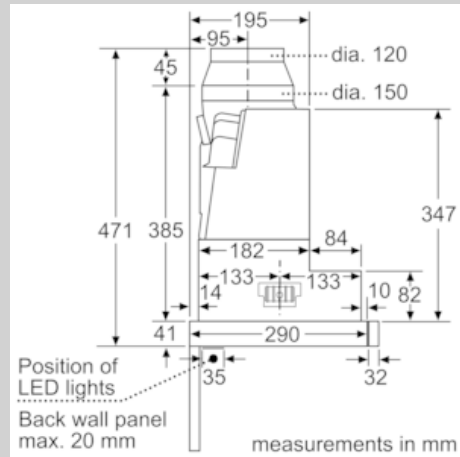

B

Features

Technical Data

Typology : Pull-out
 Approval certificates : CE, VDE
 Length of electrical supply cord (cm) : 175
 Required niche size for installation (HxWxD) : 385mm x 524.0mm x 290mm
 Minimum distance above an electric hob : 430
 Minimum distance above a gas hob : 650
 Net weight (kg) : 14.431
 Type of control : Electronic
 Number of speed settings : 3-stage + 2 intensive
 Maximum output air extraction (m³/h) : 395
 Boost position output recirculating (m³/h) : 641
 Maximum output recirculating air (m³/h) : 358
 Boost position air extraction (m³/h) : 700
 Number of lights (Stck) : 3
 Noise level (dB(A) re 1 pW) : 53
 Diameter of air outlet (mm) : 120 / 150
 Grease filter material : Washable stainless steel
 EAN code : 4242004251224
 Connection rating (W) : 146
 Current (A) : 10
 Voltage (V) : 220-240
 Frequency (Hz) : 50; 60
 Plug type : GB plug
 Installation type : Built-in

Planning and installation information

- Installation system: Telescopic comfort installat.
- Dimensions (HxWxD): 426 x 898 x 290 mm
- Built-in dimensions (HxWxD): 385 x 524 x 290 mm
- Diameter pipe Ø 150 mm (Ø 120 mm enclosed)
- Electrical cable length 1.75 m

* In accordance with the EU-Regulation No 65/2014

N 90, Telescopic cooker hood, 90 cm, Stainless steel
D49PU54X1B

Dimensioned drawings

N 90, Telescopic cooker hood, 90 cm, Stainless steel
D49PU54X1B

Dimensioned drawings