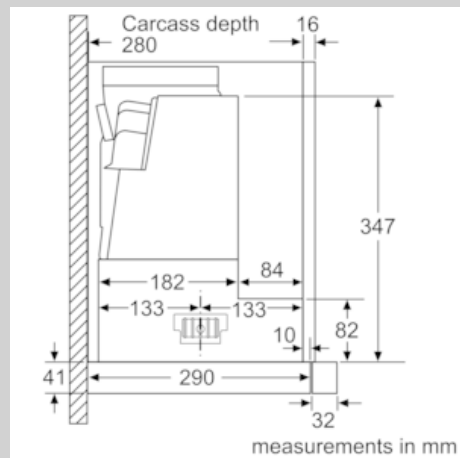

B

Features

Technical Data

Typology : Pull-out
 Approval certificates : CE, VDE
 Length of electrical supply cord (cm) : 175
 Required niche size for installation (HxWxD) : 385mm x 524.0mm x 290mm
 Minimum distance above an electric hob : 430
 Minimum distance above a gas hob : 650
 Net weight (kg) : 14.431
 Type of control : Electronic
 Number of speed settings : 3-stage + 2 intensive
 Maximum output air extraction (m³/h) : 395
 Boost position output recirculating (m³/h) : 641
 Maximum output recirculating air (m³/h) : 358
 Boost position air extraction (m³/h) : 700
 Number of lights (Stck) : 3
 Noise level (dB(A) re 1 pW) : 53
 Diameter of air outlet (mm) : 120 / 150
 Grease filter material : Washable stainless steel
 EAN code : 4242004251224
 Connection rating (W) : 146
 Current (A) : 10
 Voltage (V) : 220-240
 Frequency (Hz) : 50; 60
 Plug type : GB plug
 Installation type : Built-in

Planning and installation information

- Installation system: Telescopic comfort installat.
- Dimensions (HxWxD): 426 x 898 x 290 mm
- Built-in dimensions (HxWxD): 385 x 524 x 290 mm
- Diameter pipe Ø 150 mm (Ø 120 mm enclosed)
- Electrical cable length 1.75 m

* In accordance with the EU-Regulation No 65/2014

N 90, Telescopic cooker hood, 90 cm, Stainless steel
D49PU54X1B

Dimensioned drawings

N 90, Telescopic cooker hood, 90 cm, Stainless steel
D49PU54X1B

Dimensioned drawings