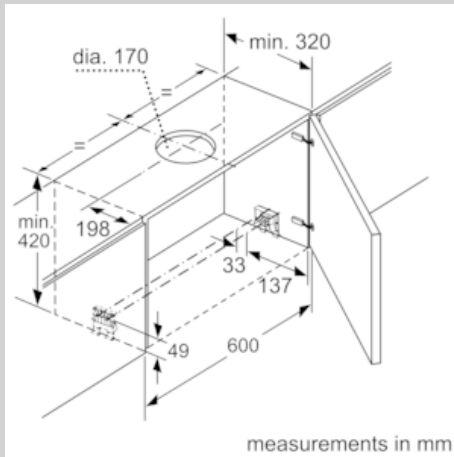

B

Features

Technical Data

Typology : Pull-out
 Approval certificates : CE, VDE
 Length of electrical supply cord (cm) : 175
 Required niche size for installation (HxWxD) : 385mm x 524.0mm x 290mm
 Minimum distance above an electric hob : 430
 Minimum distance above a gas hob : 650
 Net weight (kg) : 14.431
 Type of control : Electronic
 Number of speed settings : 3-stage + 2 intensive
 Maximum output air extraction (m³/h) : 395
 Boost position output recirculating (m³/h) : 641
 Maximum output recirculating air (m³/h) : 358
 Boost position air extraction (m³/h) : 700
 Number of lights (Stck) : 3
 Noise level (dB(A) re 1 pW) : 53
 Diameter of air outlet (mm) : 120 / 150
 Grease filter material : Washable stainless steel
 EAN code : 4242004251224
 Connection rating (W) : 146
 Current (A) : 10
 Voltage (V) : 220-240
 Frequency (Hz) : 50; 60
 Plug type : GB plug
 Installation type : Built-in

Planning and installation information

- Installation system: Telescopic comfort installat.
- Dimensions (HxWxD): 426 x 898 x 290 mm
- Built-in dimensions (HxWxD): 385 x 524 x 290 mm
- Diameter pipe Ø 150 mm (Ø 120 mm enclosed)
- Electrical cable length 1.75 m

* In accordance with the EU-Regulation No 65/2014

N 90, Telescopic cooker hood, 90 cm, Stainless steel
D49PU54X1B

Dimensioned drawings

N 90, Telescopic cooker hood, 90 cm, Stainless steel
D49PU54X1B

Dimensioned drawings