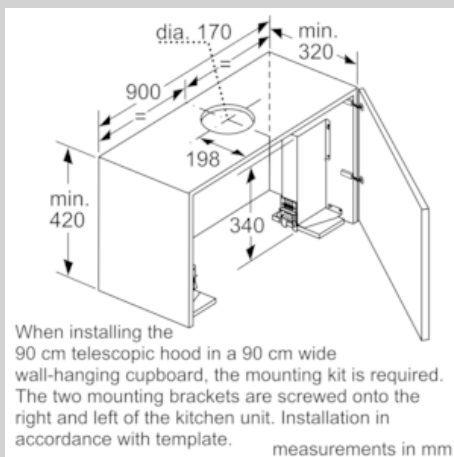

B

Features

Technical Data

Typology : Pull-out
 Approval certificates : CE, VDE
 Length of electrical supply cord (cm) : 175
 Required niche size for installation (HxWxD) : 385mm x 524.0mm x 290mm
 Minimum distance above an electric hob : 430
 Minimum distance above a gas hob : 650
 Net weight (kg) : 14.431
 Type of control : Electronic
 Number of speed settings : 3-stage + 2 intensive
 Maximum output air extraction (m³/h) : 395
 Boost position output recirculating (m³/h) : 641
 Maximum output recirculating air (m³/h) : 358
 Boost position air extraction (m³/h) : 700
 Number of lights (Stck) : 3
 Noise level (dB(A) re 1 pW) : 53
 Diameter of air outlet (mm) : 120 / 150
 Grease filter material : Washable stainless steel
 EAN code : 4242004251224
 Connection rating (W) : 146
 Current (A) : 10
 Voltage (V) : 220-240
 Frequency (Hz) : 50; 60
 Plug type : GB plug
 Installation type : Built-in

Planning and installation information

- Installation system: Telescopic comfort installat.
- Dimensions (HxWxD): 426 x 898 x 290 mm
- Built-in dimensions (HxWxD): 385 x 524 x 290 mm
- Diameter pipe Ø 150 mm (Ø 120 mm enclosed)
- Electrical cable length 1.75 m

* In accordance with the EU-Regulation No 65/2014

N 90, Telescopic cooker hood, 90 cm, Stainless steel
D49PU54X1B

Dimensioned drawings

N 90, Telescopic cooker hood, 90 cm, Stainless steel
D49PU54X1B

Dimensioned drawings