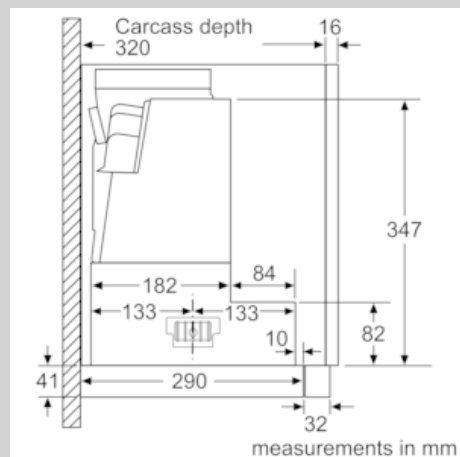

B

Features

Technical Data

Typology : Pull-out
 Approval certificates : CE, VDE
 Length of electrical supply cord (cm) : 175
 Required niche size for installation (HxWxD) : 385mm x 524.0mm x 290mm
 Minimum distance above an electric hob : 430
 Minimum distance above a gas hob : 650
 Net weight (kg) : 14.431
 Type of control : Electronic
 Number of speed settings : 3-stage + 2 intensive
 Maximum output air extraction (m³/h) : 395
 Boost position output recirculating (m³/h) : 641
 Maximum output recirculating air (m³/h) : 358
 Boost position air extraction (m³/h) : 700
 Number of lights (Stck) : 3
 Noise level (dB(A) re 1 pW) : 53
 Diameter of air outlet (mm) : 120 / 150
 Grease filter material : Washable stainless steel
 EAN code : 4242004251224
 Connection rating (W) : 146
 Current (A) : 10
 Voltage (V) : 220-240
 Frequency (Hz) : 50; 60
 Plug type : GB plug
 Installation type : Built-in

Planning and installation information

- Installation system: Telescopic comfort installat.
- Dimensions (HxWxD): 426 x 898 x 290 mm
- Built-in dimensions (HxWxD): 385 x 524 x 290 mm
- Diameter pipe Ø 150 mm (Ø 120 mm enclosed)
- Electrical cable length 1.75 m

* In accordance with the EU-Regulation No 65/2014

N 90, Telescopic cooker hood, 90 cm, Stainless steel
D49PU54X1B

Dimensioned drawings

N 90, Telescopic cooker hood, 90 cm, Stainless steel
D49PU54X1B

Dimensioned drawings