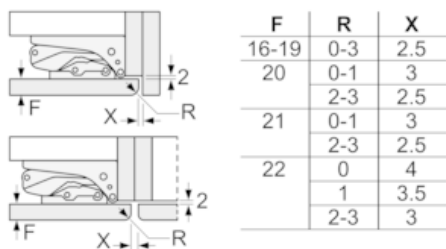

Dimension and installation

- Dimensions: 177.2 cm H x 55.8 cm W x 54.5 cm D
- Niche Dimensions: 177.5 cm H x 56 cm W x 55 cm D

Key features - Fridge section

- Right hinged door, door reversible
- Connection value 90 W
- 220 - 240 V

Design features

Dimension and installation

Additional features

iQ500, Built-in fridge, 177.5 x 56 cm
KI81RADE0G

Dimensioned drawings

measurements in mm
Recommended gap dimensions for flat hinges

The gap dimensions recommended in the table must be adhered to in order to ensure that appliance doors do not collide with anything when they are opened, and to avoid causing damage to kitchen units.

measurements in mm

Maximal permissible weight of the unit fronts

Fitted kitchen unit doors that exceed the permissible weight may cause damage and result in functional impairment of the hinges.

T: Includes height of appliance door	undamped hinge, Door in kg:	damped hinge, Door in kg:
Hinges in mm: 1500-1750	22	22