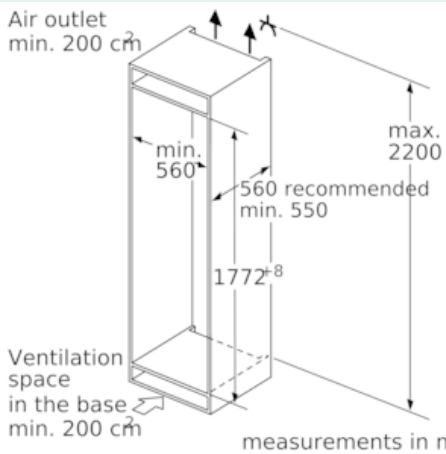

Dimension and installation

- Dimensions: 177.2 cm H x 55.8 cm W x 54.5 cm D
- Niche Dimensions: 177.5 cm H x 56 cm W x 55 cm D

Key features - Fridge section

- Right hinged door, door reversible
- Connection value 90 W
- 220 - 240 V

Key features - Freezer section

- KI81RADE0G
- bottle holder in door tray

Country Specific Options

- Gross capacity, total: 321 l
- Gross capacity cooling 321 l
- Based on the results of the standard 24-hour test. Actual consumption depends on usage/position of the appliance.

Design features

Dimension and installation

Additional features

iQ500, Built-in fridge, 177.5 x 56 cm
KI81RADE0G

Dimensioned drawings

measurements in mm
Recommended gap dimensions for flat hinges

The gap dimensions recommended in the table must be adhered to in order to ensure that appliance doors do not collide with anything when they are opened, and to avoid causing damage to kitchen units.

measurements in mm

Maximal permissible weight of the unit fronts

Fitted kitchen unit doors that exceed the permissible weight may cause damage and result in functional impairment of the hinges.

T: Includes height of appliance door	undamped hinge, Door in kg:	damped hinge, Door in kg:
Hinges in mm: 1500-1750	22	22