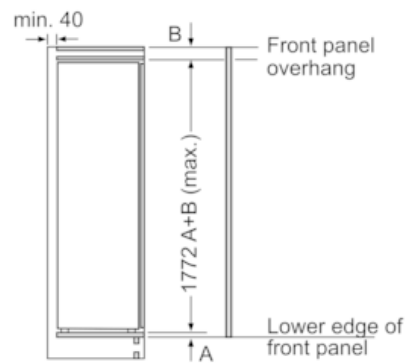

Dimension and installation

- Dimensions: 177.2 cm H x 55.8 cm W x 54.5 cm D
- Niche Dimensions: 177.5 cm H x 56 cm W x 55 cm D

Key features - Fridge section

- Right hinged door, door reversible
- Connection value 90 W
- 220 - 240 V

Design features

Dimension and installation

Additional features

iQ500, Built-in fridge, 177.5 x 56 cm
KI81RADE0G

Dimensioned drawings

measurements in mm
Recommended gap dimensions for flat hinges

The gap dimensions recommended in the table must be adhered to in order to ensure that appliance doors do not collide with anything when they are opened, and to avoid causing damage to kitchen units.