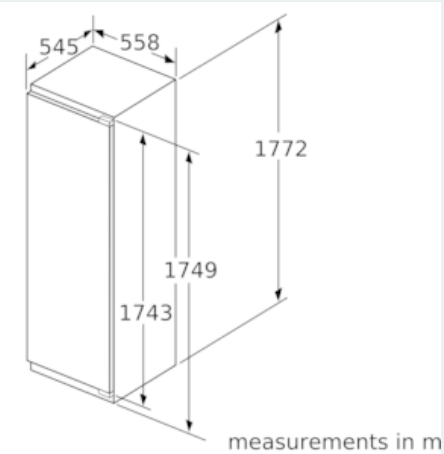

Dimension and installation

- Dimensions: 177.2 cm H x 55.8 cm W x 54.5 cm D
- Niche Dimensions: 177.5 cm H x 56 cm W x 55 cm D

Key features - Fridge section

- Right hinged door, door reversible
- Connection value 90 W
- 220 - 240 V

Design features

Dimension and installation

Additional features

iQ500, Built-in fridge, 177.5 x 56 cm
KI81RADE0G

Dimensioned drawings

measurements in mm
Recommended gap dimensions for flat hinges

The gap dimensions recommended in the table must be adhered to in order to ensure that appliance doors do not collide with anything when they are opened, and to avoid causing damage to kitchen units.

measurements in mm

Maximal permissible weight of the unit fronts

Fitted kitchen unit doors that exceed the permissible weight may cause damage and result in functional impairment of the hinges.

T: Includes height of appliance door	undamped hinge, Door in kg:	damped hinge, Door in kg:
Hinges in mm: 1500-1750	22	22