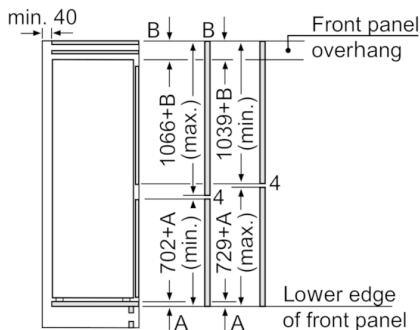

Food freshness system

- Vario Zone - removable safety glass shelves for extra space!
- 3 transparent freezer drawers, including 1 BigBox

Dimension and installation

- Dimensions: 177.2 cm H x 55.8 cm W x 54.5 cm D
- Niche Dimensions: 177.5 cm H x 56 cm W x 55 cm D

Key features - Fridge section

- Right hinged door, door reversible
- Connection value 90 W
- 220 - 240 V

Key features - Freezer section

- 3 x egg tray, 1 x ice cube tray, .

Country Specific Options

- Based on the results of the standard 24-hour test. Actual consumption depends on usage/position of the appliance.

Design features

Dimension and installation

Additional features

Performance and Consumption

- EU19_EEK_D: E
- Total Volume : 223 l
- Net Fridge Volume : 156 l
- Net Freezer Volume : 67 l
- Freezing capacity 24h : 7 kg
- Annual Energy Consumption: 252 kWh/a
- Climate Class: SN-ST
- Noise Level : 36 dB
- Temperature rise time : EU19_Temperature rise time_D: 8 H

Serie | 8, Built-in fridge-freezer with freezer at bottom, 177.2 x 55.8 cm
KIF86PFE0

The specified unit door dimensions are valid for a door gap of 4 mm.

measurements in mm
 Recommended gap dimensions for flat hinges