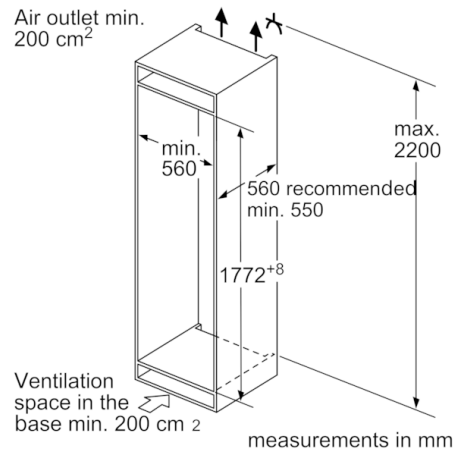

Food freshness system

- Vario Zone - removable safety glass shelves for extra space!
- 3 transparent freezer drawers, including 1 BigBox

Dimension and installation

- Dimensions: 177.2 cm H x 55.8 cm W x 54.5 cm D
- Niche Dimensions: 177.5 cm H x 56 cm W x 55 cm D

Key features - Fridge section

- Right hinged door, door reversible
- Connection value 90 W
- 220 - 240 V

Key features - Freezer section

- 3 x egg tray, 1 x ice cube tray, .

Country Specific Options

- Based on the results of the standard 24-hour test. Actual consumption depends on usage/position of the appliance.

Design features

Dimension and installation

Additional features

Performance and Consumption

- EU19_EEK_D: E
- Total Volume : 223 l
- Net Fridge Volume : 156 l
- Net Freezer Volume : 67 l
- Freezing capacity 24h : 7 kg
- Annual Energy Consumption: 252 kWh/a
- Climate Class: SN-ST
- Noise Level : 36 dB
- Temperature rise time : EU19_Temperature rise time_D: 8 H

Serie | 8, Built-in fridge-freezer with freezer at bottom, 177.2 x 55.8 cm
KIF86PFE0

The specified unit door dimensions are valid for a door gap of 4 mm.

measurements in mm
 Recommended gap dimensions for flat hinges