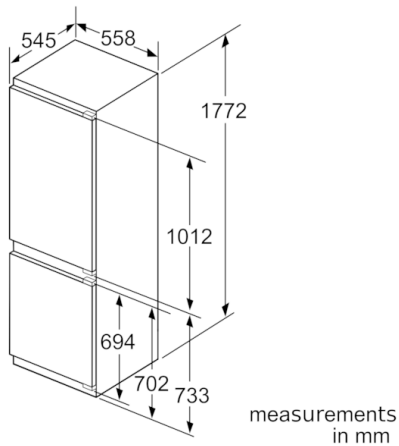

Food freshness system

- Vario Zone - removable safety glass shelves for extra space!
- 3 transparent freezer drawers, including 1 BigBox

Dimension and installation

- Dimensions: 177.2 cm H x 55.8 cm W x 54.5 cm D
- Niche Dimensions: 177.5 cm H x 56 cm W x 55 cm D

Design features

Dimension and installation

Additional features

Performance and Consumption

- EU19_EEK_D: E
- Total Volume : 223 l
- Net Fridge Volume : 156 l
- Net Freezer Volume : 67 l
- Freezing capacity 24h : 7 kg
- Annual Energy Consumption: 252 kWh/a
- Climate Class: SN-ST
- Noise Level : 36 dB
- Temperature rise time : EU19_Temperature rise time_D: 8 H

Serie | 8, Built-in fridge-freezer with freezer at bottom, 177.2 x 55.8 cm
KIF86PFE0

The specified unit door dimensions are valid for a door gap of 4 mm.

measurements in mm
 Recommended gap dimensions for flat hinges