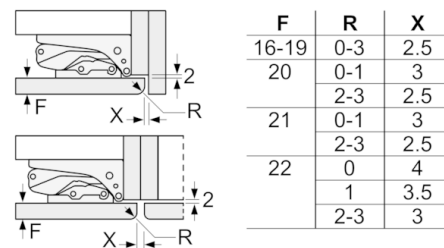

Food freshness system

- Vario Zone - removable safety glass shelves for extra space!
- 3 transparent freezer drawers, including 1 BigBox

Dimension and installation

- Dimensions: 177.2 cm H x 55.8 cm W x 54.5 cm D
- Niche Dimensions: 177.5 cm H x 56 cm W x 55 cm D

Key features - Fridge section

- Right hinged door, door reversible
- Connection value 90 W
- 220 - 240 V

Key features - Freezer section

- 3 x egg tray, 1 x ice cube tray, .

Country Specific Options

- Based on the results of the standard 24-hour test. Actual consumption depends on usage/position of the appliance.

Design features

Dimension and installation

Additional features

Performance and Consumption

- EU19_EEK_D: E
- Total Volume : 223 l
- Net Fridge Volume : 156 l
- Net Freezer Volume : 67 l
- Freezing capacity 24h : 7 kg
- Annual Energy Consumption: 252 kWh/a
- Climate Class: SN-ST
- Noise Level : 36 dB
- Temperature rise time : EU19_Temperature rise time_D: 8 H

The gap dimensions recommended in the table must be adhered to in order to ensure that appliance doors do not collide with anything when they are opened, and to avoid causing damage to kitchen units.