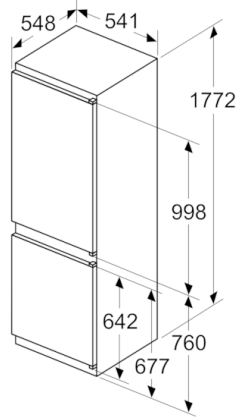

### Dimension and installation

- Dimensions: 177.2 cm H x 54.1 cm W x 54.8 cm D
- Niche Dimensions: 177.5 cm H x 56 cm W x 55 cm D

### Dimension and installation

**Serie | 4, Built-in fridge-freezer with freezer  
at bottom, 177.2 x 54.1 cm  
KIV86VSE0G**

measurements in mm

The specified unit door dimensions  
are valid for a door gap of 4 mm.

measurements in mm