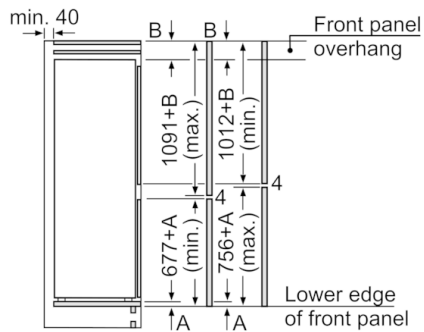

**Serie | 4, Built-in fridge-freezer with freezer
at bottom, 177.2 x 54.1 cm
KIV86VSE0G**

measurements in mm

The specified unit door dimensions
are valid for a door gap of 4 mm.

measurements in mm