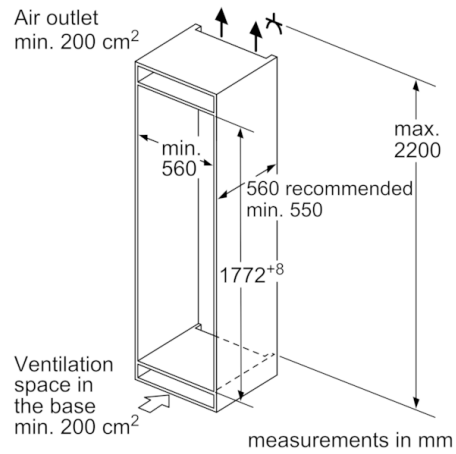

### Dimension and installation

- Dimensions: 177.2 cm H x 54.1 cm W x 54.8 cm D
- Niche Dimensions: 177.5 cm H x 56 cm W x 55 cm D

### Design features

### Dimension and installation

**Serie | 4, Built-in fridge-freezer with freezer  
at bottom, 177.2 x 54.1 cm  
KIV86VSE0G**

measurements in mm

The specified unit door dimensions  
are valid for a door gap of 4 mm.

measurements in mm