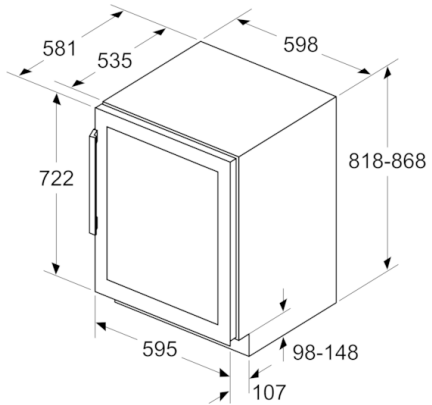

**Serie | 6, Wine cooler with glass door,
82 x 60 cm
KUW21AHG0G**

**Your personal wine cellar: wine cabinet
81.8 cm high, 59.8 cm width with 2 precise
temperature zone(s) with adjustable
temperature between 5-20 °C and a triple
glazed door.**

- Number of Temperature Zones: 2
- Temperature range: 5-20 °C
- 5 PC bottle shelves for 0,75 l
- No.wooden grills in fridge: 3 PC

Key features - Fridge section

- Ventilation in plinth, the plinth size can be varied
- Door aperture angle 115°
- Lockable appliance: No
- Variable plinth adaption
- Right hinged door, door reversible

Dimension and installation

- Niche Dimensions: 82 cm H x 60 cm W x 56 cm D
- Dimensions: 81.8 cm H x 59.8 cm W x 58.1 cm D

Country Specific Options

- Based on the results of the standard 24-hour test. Actual consumption depends on usage/position of the appliance.
- This appliance is intended to be used exclusively for the storage of wine

Key features - Freezer section

Additional features

Serie | 6, Wine cooler with glass door, 82 x 60 cm
KUW21AHG0G

measurements in mm

measurements in mm

measurements in mm