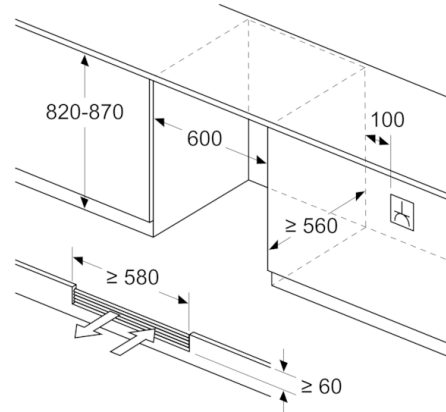

- Number of Temperature Zones: 2
- Temperature range: 5-20 °C
- 5 PC bottle shelves for 0,75 l
- No.wooden grills in fridge: 3 PC

Key features - Fridge section

- Ventilation in plinth, the plinth size can be varied
- Door aperture angle 115°
- Lockable appliance: No
- Variable plinth adaption
- Right hinged door, door reversible

Dimension and installation

- Niche Dimensions: 82 cm H x 60 cm W x 56 cm D
- Dimensions: 81.8 cm H x 59.8 cm W x 58.1 cm D

Country Specific Options

- Based on the results of the standard 24-hour test. Actual consumption depends on usage/position of the appliance.
- This appliance is intended to be used exclusively for the storage of wine

Key features - Freezer section

Additional features

Serie | 6, Wine cooler with glass door, 82 x 60 cm
KUW21AHG0G

measurements in mm

measurements in mm

measurements in mm