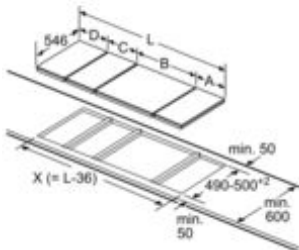

Domino combination options with corresponding appliance and cut-out dimensions

Width type: 30 40 60 70 80 90
Appliance width: 306 396 606 708 826 918

	A	B	C	D	L	X
2x30	306	306	-	-	612	576
1x30, 1x40	306	396	-	-	702	666
1x30, 1x60	306	606	-	-	912	876
1x30, 1x70*	306	708	-	-	1014	978
1x30, 1x80	306	826	-	-	1132	1096
1x30, 1x90	306	918	-	-	1224	1188
2x40	396	396	-	-	792	756
1x40, 1x60	396	606	-	-	1002	966
1x40, 1x70*	396	708	-	-	1104	1068
1x40, 1x80	396	826	-	-	1222	1186
1x40, 1x90	396	918	-	-	1314	1278
3x30	306	306	306	-	918	882
2x30, 1x40	306	306	396	-	1008	972
2x30, 1x60	306	306	606	-	1218	1182
2x30, 1x70*	306	306	708	-	1320	1284
2x30, 1x80	306	306	826	-	1438	1402
2x30, 1x90	306	306	918	-	1530	1494
1x30, 2x40	306	396	396	-	1098	1062
1x30, 1x40, 1x60	306	396	606	-	1308	1272
1x30, 1x40, 1x80	306	396	826	-	1528	1492
1x30, 1x40, 1x90	306	396	918	-	1620	1584
3x40	396	396	396	-	1188	1152
2x40, 1x60	396	396	606	-	1398	1362
1x30, 1x40, 1x70*	306	396	708	-	1410	1374
4x30	306	306	306	306	1224	1188
3x30, 1x40	306	306	306	396	1314	1278
2x30, 2x40	306	306	396	396	1404	1368
1x30, 3x40	306	396	396	396	1494	1458

* Not possible with 70 cm induction hob