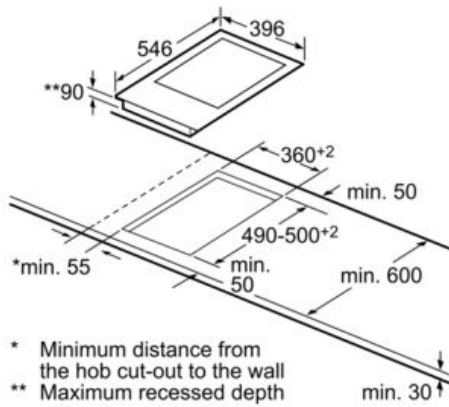

N74TDO0N0

396 MM

Dimensioned drawings

measurements in mm

Domino combination options with corresponding appliance and cut-out dimensions (see table)