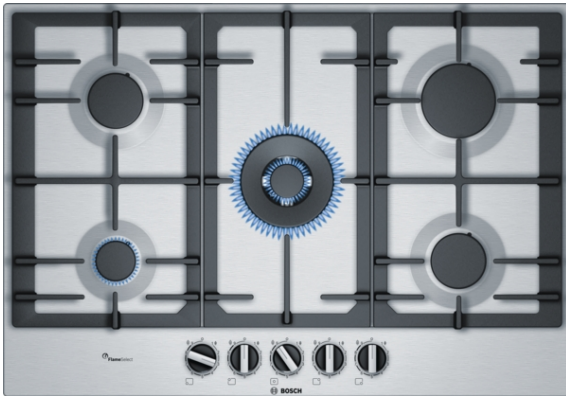

Serie | 6 Hobs
PCQ7A5B90
75 cm, hob, Stainless steel

The stainless-steel gas hob with FlameSelect: achieve perfect cooking results thanks to nine precisely defined power levels.

- **FlameSelect:** for a precise adjustment of the flame in nine defined levels.
- **Wok burner:** powerful cooking at up to 4 kW.
- **Continuous cast-iron pan support:** for high firmness and stability of cookware.
- **Sword knobs:** for an ergonomic control.
- **Surface colour:** Stainless steel

Technical Data

Product name/family :	gas hob w integrated controls
Construction type :	Built-in
Energy input :	Gas
Total number of positions that can be used at the same time :	5
Required niche size for installation (HxWxD) :	45 x 560-562 x 480-492
Width of the product (mm) :	750
Dimensions of the product (mm) :	45 x 750 x 520
Dimensions of the packed product (HxWxD) (mm) :	168 x 795 x 605
Net weight (kg) :	14.0
Gross weight (kg) :	15.0
Residual heat indicator :	without
Location of control panel :	Hob front
Basic surface material :	Stainless steel
Color of surface :	Stainless steel
Color of frame :	Stainless steel
Approval certificates :	CE
Length of electrical supply cord (cm) :	100
EAN code :	4242002837482
Electrical connection rating (W) :	1
Gas connection rating (W) :	11500
Current (A) :	3
Voltage (V) :	220-240
Frequency (Hz) :	50; 60

Serie | 6 Hobs

PCQ7A5B90

75 cm, hob, Stainless steel

The stainless-steel gas hob with FlameSelect: achieve perfect cooking results thanks to nine precisely defined power levels.

Design

- Stainless steel

Special features

- FlameSelect
- Design co-ordinated control dials
- Ignition via control dials
- cast iron pan supports

Power and size:

- 5 gas burners:
- Dual control burner
- 4 gas + wok (center)
- Left rear: Standard burner 1.75 KW
- Right rear: high-speed burner 3 KW
- Center: wok burner 4 KW
- Left front: economy burner 1 kW
- Right front: standard burner 1.75 KW