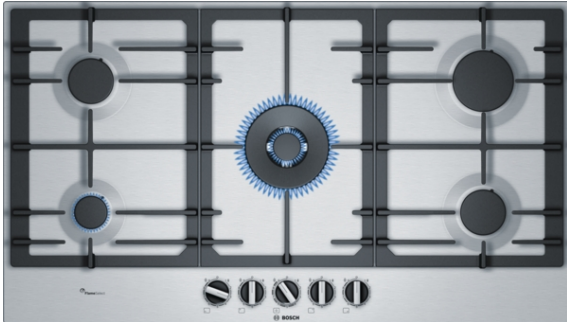

Serie | 6 Hobs

PCR9A5B90
90 cm, hob, Stainless steel

The stainless-steel gas hob with FlameSelect: achieve perfect cooking results thanks to nine precisely defined power levels.

- **FlameSelect:** for a precise adjustment of the flame in nine defined levels.
- **Dual wok burner:** dual flame system for very powerful cooking at up to 5 kW.
- **Continuous cast-iron pan support:** for high firmness and stability of cookware.
- **Sword knobs:** for an ergonomic control.
- **Surface colour:** Stainless steel

Technical Data

Product name/family :	gas hob w integrated controls
Construction type :	Built-in
Energy input :	Gas
Total number of positions that can be used at the same time :	5
Required niche size for installation (HxWxD) :	45 x 850-852 x 490-502
Width of the product (mm) :	915
Dimensions of the product (mm) :	45 x 915 x 520
Dimensions of the packed product (HxWxD) (mm) :	189 x 1125 x 665
Net weight (kg) :	14.0
Gross weight (kg) :	16.0
Residual heat indicator :	without
Location of control panel :	Hob front
Basic surface material :	Stainless steel
Color of surface :	Stainless steel
Color of frame :	Stainless steel
Approval certificates :	CE
Length of electrical supply cord (cm) :	150
EAN code :	4242002802787
Electrical connection rating (W) :	1
Gas connection rating (W) :	12500
Current (A) :	3
Voltage (V) :	220-240
Frequency (Hz) :	60; 50

4 242002 802787

Serie | 6 Hobs

PCR9A5B90

90 cm, hob, Stainless steel

The stainless-steel gas hob with FlameSelect: achieve perfect cooking results thanks to nine precisely defined power levels.

Design

- Stainless steel

Special features

- FlameSelect
- Design co-ordinated control dials
- Ignition via control dials
- cast iron pan supports

Power and size:

- 5 gas burners:
- 1 dual control wok burner
- 4 gas + wok (center DUAL)
- Left rear: Standard burner 1.75 KW
- Right rear: high-speed burner 3 KW
- Center: wok burner 5 KW
- Left front: economy burner 1 kW
- Right front: standard burner 1.75 KW