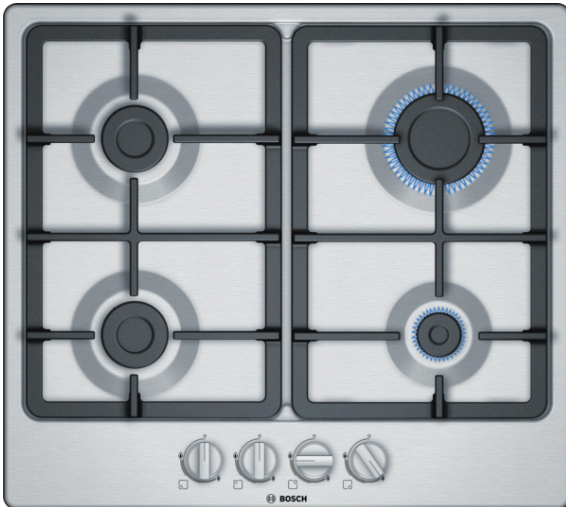

Serie | 4
PGP6B5B90
60 cm hob, Stainless steel,
Stainless steel

**The gas hob with front-mounted controls:
the desired cooking zones can be
conveniently operated from the front.**

- **Surface colour:** elegant stainless-steel design.
- **Sword knobs:** for an ergonomic control.

Technical Data

Product name/family :	gas hob w integrated controls
Construction type :	Built-in
Energy input :	Gas
Total number of positions that can be used at the same time :	4
Required niche size for installation (HxWxD) :	45 x 560-562 x 480-492
Width of the product (mm) :	582
Dimensions of the product (mm) :	45 x 582 x 520
Dimensions of the packed product (HxWxD) (mm) :	141 x 651 x 578
Net weight (kg) :	9.594
Gross weight (kg) :	11.0
Residual heat indicator :	without
Location of control panel :	Hob front
Basic surface material :	Stainless steel
Color of surface :	Stainless steel
Color of frame :	Stainless steel
Approval certificates :	CE
Length of electrical supply cord (cm) :	100
EAN code :	4242005119318
Electrical connection rating (W) :	1
Gas connection rating (W) :	7500
Current (A) :	3
Voltage (V) :	220-240
Frequency (Hz) :	60; 50

4 242005 119318

Serie | 4 Hobs

PGP6B5B90

60 cm hob, Stainless steel, Stainless steel

**The gas hob with front-mounted controls:
the desired cooking zones can be
conveniently operated from the front.**

Design

- Stainless steel

Special features

- Design co-ordinated control dials
- Ignition via control dials
- Cast iron pan supports

Power and size:

- 4 gas burners:
- Left rear: Standard burner 1.75 KW
- Right rear: high-speed burner 3 KW
- Left front: standard burner 1.75 KW
- Right front: economy burner 1 KW