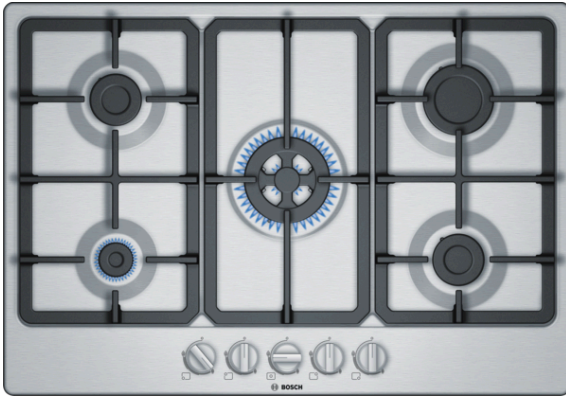

Serie | 4
PGQ7B5B90
75 cm hob, Stainless steel,
Stainless steel

**The gas hob with front-mounted controls:
the desired cooking zones can be
conveniently operated from the front.**

- **Wok burner:** powerful cooking at up to 3,3 kW.
- **Surface colour:** elegant stainless-steel design.
- **Sword knobs:** for an ergonomic control.

Technical Data

| | |
|---|-------------------------------|
| Product name/family : | gas hob w integrated controls |
| Construction type : | Built-in |
| Energy input : | Gas |
| Total number of positions that can be used at the same time : | 5 |
| Required niche size for installation (HxWxD) : | 45 x 560-562 x 480-492 |
| Width of the product (mm) : | 750 |
| Dimensions of the product (mm) : | 45 x 750 x 520 |
| Dimensions of the packed product (HxWxD) (mm) : | 145 x 793 x 597 |
| Net weight (kg) : | 12.947 |
| Gross weight (kg) : | 15.0 |
| Residual heat indicator : | without |
| Location of control panel : | Hob front |
| Basic surface material : | Stainless steel |
| Color of surface : | Stainless steel |
| Color of frame : | Stainless steel |
| Length of electrical supply cord (cm) : | 150 |
| EAN code : | 4242005096930 |
| Electrical connection rating (W) : | 1 |
| Gas connection rating (W) : | 10800 |
| Current (A) : | 3 |
| Voltage (V) : | 220-240 |
| Frequency (Hz) : | 60; 50 |

4 242005 096930

Serie | 4 Hobs

PGQ7B5B90

75 cm hob, Stainless steel, Stainless steel

**The gas hob with front-mounted controls:
the desired cooking zones can be
conveniently operated from the front.**

Design

- Stainless steel

Special features

- Design co-ordinated control dials
- Cast iron pan supports

Power and size:

- 5 gas burners:
- 4 burners + Central Wok Burner
- Dual control burner
- Left front: economy burner 1 kW
- Left rear: Standard burner 1.75 KW
- Center front: wok burner 3.3 KW
- Right rear: high-speed burner 3 KW
- Right front: standard burner 1.75 KW