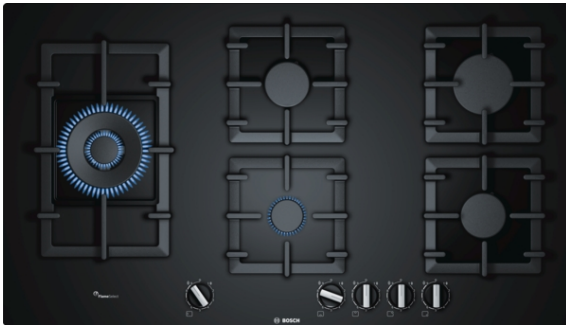

Serie | 6 Hobs

PPS9A6B90
90 cm hob, Tempered glass,
Black

The tempered-glass gas hob with FlameSelect: achieve perfect cooking results thanks to nine precisely defined power levels.

- **FlameSelect:** for a precise adjustment of the flame in nine defined levels.
- **Wok burner:** powerful cooking at up to 4 kW.
- **Standard and semi-flush built-in option:** choose between flush or surface mounted installation.
- **Tempered-glass surface:** elegant design and easy cleaning.
- **Continuous cast-iron pan support:** for high firmness and stability of cookware.

Technical Data

Product name/family :	gas hob w integrated controls
Construction type :	Built-in
Energy input :	Gas
Total number of positions that can be used at the same time :	5
Required niche size for installation (HxWxD) :	45 x 850-852 x 490-502
Width of the product (mm) :	915
Dimensions of the product (mm) :	45 x 915 x 520
Dimensions of the packed product (HxWxD) (mm) :	168 x 795 x 665
Net weight (kg) :	19.0
Gross weight (kg) :	22.0
Residual heat indicator :	without
Location of control panel :	Hob front
Basic surface material :	Hard Glass
Color of surface :	Black
Color of frame :	Black
Approval certificates :	CE
Length of electrical supply cord (cm) :	150
EAN code :	4242002915067
Electrical connection rating (W) :	1
Gas connection rating (W) :	11500
Current (A) :	3
Voltage (V) :	220-240
Frequency (Hz) :	50; 60

4 242002 915067

Serie | 6 Hobs

PPS9A6B90

90 cm hob, Tempered glass, Black

The tempered-glass gas hob with FlameSelect: achieve perfect cooking results thanks to nine precisely defined power levels.

Design

- Tempered glass Black
- frameless design