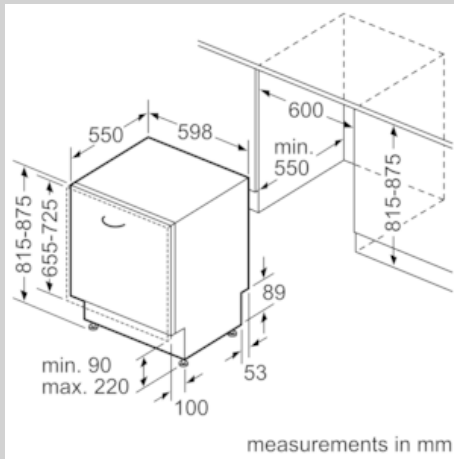

Features

Technical Data

Energy Efficiency Class : D
 Energy Consumption for 100 cycles Eco Programme : 85
 Maximum number of place settings : 14
 The water consumption of the eco programme in liters per cycle : 9.5
 Programme duration : 4:35
 Airborne acoustical noise emissions : 42
 Airborne acoustical noise emission class : B
 Construction type : Built-in
 Height of removable worktop (mm) : 0
 Dimensions of the product (HxWxD) : 815 x 598 x 550
 Required niche size for installation (HxWxD) : 815-875 x 600 x 550
 Depth with open door 90 degree (mm) : 1150
 Adjustable feet : Yes - all from front
 Maximum adjustability feet (mm) : 60
 Adjustable plinth : both horizontal and vertical
 Net weight (kg) : 42.836
 Gross weight (kg) : 45.0
 Connection rating (W) : 2400
 Fuse protection (A) : 10
 Voltage (V) : 220-240
 Frequency (Hz) : 50; 60
 Length of electrical supply cord (cm) : 175
 Plug type : GB plug
 Length inlet hose (cm) : 165
 Length outlet hose (cm) : 190
 EAN code : 4242004257332
 Installation type : Full-integrated

Design features

- TouchControl (metallic)
- Push button top controls
- White interior EmotionLight
- Time Light - Light projection on the floor
- doorOpen Assist - Simple to use, designed for handleless kitchens
- Acoustic end of cycle indicator, remaining programme time indicator on top edge, water fault indicator
- Time delay (3, 6 or 24 hours)
- Childlock - when activated double push to open
- Neff AquaStop® with guarantee
- Self-cleaning filter system with 3 piece corrugated filter
- Large item spray head, including Steam protection plate
- Stainless steel interior
- Dimensions (HxWxD): 81.5 x 59.8 x 55cm

N 70, Fully-integrated dishwasher, 60 cm
S187ECX23G

COOKING PASSION SINCE 1877

Dimensioned drawings

measurements in mm

socket
() values with extension kit