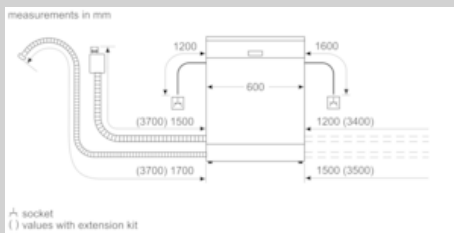

Features

Technical Data

Energy Efficiency Class : D
 Energy Consumption for 100 cycles Eco Programme : 85
 Maximum number of place settings : 14
 The water consumption of the eco programme in liters per cycle : 9.5
 Programme duration : 4:35
 Airborne acoustical noise emissions : 42
 Airborne acoustical noise emission class : B
 Construction type : Built-in
 Height of removable worktop (mm) : 0
 Dimensions of the product (HxWxD) : 815 x 598 x 550
 Required niche size for installation (HxWxD) : 815-875 x 600 x 550
 Depth with open door 90 degree (mm) : 1150
 Adjustable feet : Yes - all from front
 Maximum adjustability feet (mm) : 60
 Adjustable plinth : both horizontal and vertical
 Net weight (kg) : 42.836
 Gross weight (kg) : 45.0
 Connection rating (W) : 2400
 Fuse protection (A) : 10
 Voltage (V) : 220-240
 Frequency (Hz) : 50; 60
 Length of electrical supply cord (cm) : 175
 Plug type : GB plug
 Length inlet hose (cm) : 165
 Length outlet hose (cm) : 190
 EAN code : 4242004257332
 Installation type : Full-integrated

N 70, Fully-integrated dishwasher, 60 cm
S187ECX23G

COOKING PASSION SINCE 1877

Dimensioned drawings

measurements in mm

socket
() values with extension kit