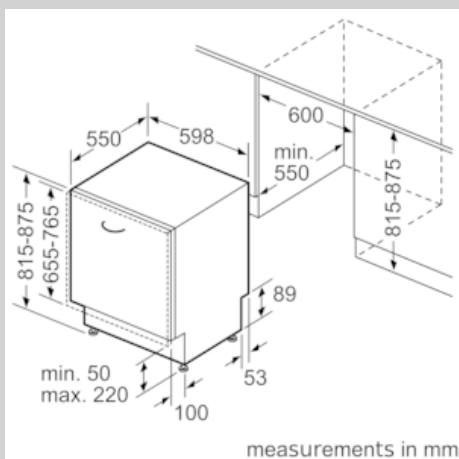

Features

Technical Data

Energy Efficiency Class : D
 Energy Consumption for 100 cycles Eco Programme : 85
 Maximum number of place settings : 14
 The water consumption of the eco programme in liters per cycle : 9.5
 Programme duration : 4:55
 Airborne acoustical noise emissions : 46
 Airborne acoustical noise emission class : C
 Construction type : Built-in
 Height of removable worktop (mm) : 0
 Dimensions of the product (HxWxD) : 815 x 598 x 550
 Required niche size for installation (HxWxD) : 815-875 x 600 x 550
 Approval certificates : CE, VDE
 Depth with open door 90 degree (mm) : 1150
 Adjustable feet : Yes - all from front
 Maximum adjustability feet (mm) : 60
 Adjustable plinth : both horizontal and vertical
 Net weight (kg) : 36.259
 Gross weight (kg) : 38.5
 Connection rating (W) : 2400
 Fuse protection (A) : 10
 Voltage (V) : 220-240
 Frequency (Hz) : 50; 60
 Length of electrical supply cord (cm) : 175
 Plug type : GB plug
 Length inlet hose (cm) : 165
 Length outlet hose (cm) : 190
 EAN code : 4242004257103
 Installation type : Full-integrated

Design features

- Push button top controls
- Gap Illumination - indicates cycle is running
- doorOpen Assist - Simple to use, designed for handleless kitchens
- Acoustic end of cycle indicator, remaining programme time indicator on top edge, water fault indicator
- Time delay (3, 6 or 24 hours)
- Childlock - when activated double push to open
- Neff AquaStop® with guarantee
- Self-cleaning filter system with 3 piece corrugated filter
- Large item spray head, including Steam protection plate
- Stainless steel interior
- Dimensions (HxWxD): 81.5 x 59.8 x 55cm

N 50, Fully-integrated dishwasher, 60 cm
S195HCX26G

COOKING PASSION SINCE 1877

Dimensioned drawings

measurements in mm