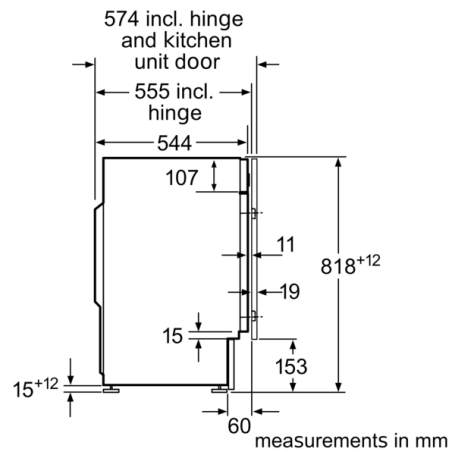

Technical Data

Energy Efficiency Class: C
 Weighted energy consumption in kWh per 100 washing cycles of eco 40-60 programme: 62 kWh
 Maximum capacity in kg: 8.0 kg
 The water consumption of the eco programme in liters per cycle: 45 l
 Duration of eco 40-60 programme in hours and mins at rated capacity: 3:26 h
 Spin-drying efficiency class of eco 40-60 programme: B
 Airborne acoustical noise emission class: A
 Airborne acoustical noise emissions : 66 dB(A) re 1 pW
 Construction type: Built-in
 Height of removable worktop: -2 mm
 Dimensions of the product: 818 x 596 x 544 mm
 Net weight: 76.0 kg
 Connection rating: 2300 W
 Fuse protection: 10 A
 Voltage: 220-240 V
 Frequency: 50 Hz
 Length of electrical supply cord: 210 cm
 Door hinge: Left
 Wheels: No
 EAN code: 4242005347896
 Installation type: Full-integrated

**Series 8, Built-in washing machine, 8 kg,
1400 rpm
WIW28502GB**

measurements in mm

Z detail

measurements in mm

measurements in mm

measurements in mm