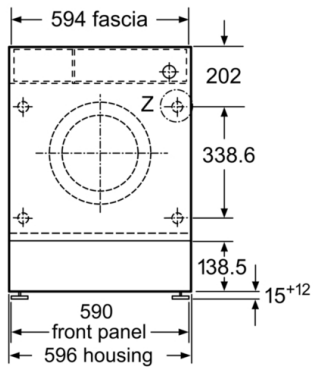

Technical Data

Energy Efficiency Class: C
 Weighted energy consumption in kWh per 100 washing cycles of eco 40-60 programme: 62 kWh
 Maximum capacity in kg: 8.0 kg
 The water consumption of the eco programme in liters per cycle: 45 l
 Duration of eco 40-60 programme in hours and mins at rated capacity: 3:26 h
 Spin-drying efficiency class of eco 40-60 programme: B
 Airborne acoustical noise emission class: A
 Airborne acoustical noise emissions : 66 dB(A) re 1 pW
 Construction type: Built-in
 Height of removable worktop: -2 mm
 Dimensions of the product: 818 x 596 x 544 mm
 Net weight: 76.0 kg
 Connection rating: 2300 W
 Fuse protection: 10 A
 Voltage: 220-240 V
 Frequency: 50 Hz
 Length of electrical supply cord: 210 cm
 Door hinge: Left
 Wheels: No
 EAN code: 4242005347896
 Installation type: Full-integrated

**Series 8, Built-in washing machine, 8 kg,
1400 rpm
WIW28502GB**

measurements in mm

Z detail

measurements in mm

measurements in mm

measurements in mm