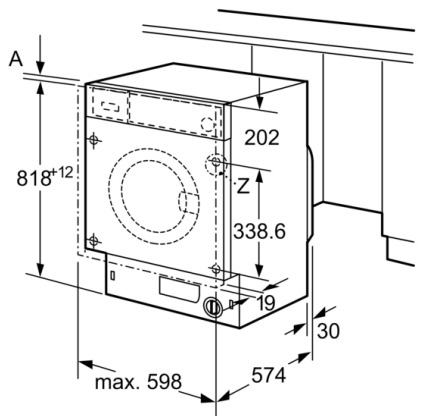

Technical Data

Energy Efficiency Class: C
 Weighted energy consumption in kWh per 100 washing cycles of eco 40-60 programme: 62 kWh
 Maximum capacity in kg: 8.0 kg
 The water consumption of the eco programme in liters per cycle: 45 l
 Duration of eco 40-60 programme in hours and mins at rated capacity: 3:26 h
 Spin-drying efficiency class of eco 40-60 programme: B
 Airborne acoustical noise emission class: A
 Airborne acoustical noise emissions : 66 dB(A) re 1 pW
 Construction type: Built-in
 Height of removable worktop: -2 mm
 Dimensions of the product: 818 x 596 x 544 mm
 Net weight: 76.0 kg
 Connection rating: 2300 W
 Fuse protection: 10 A
 Voltage: 220-240 V
 Frequency: 50 Hz
 Length of electrical supply cord: 210 cm
 Door hinge: Left
 Wheels: No
 EAN code: 4242005347896
 Installation type: Full-integrated

**Series 8, Built-in washing machine, 8 kg,
1400 rpm
WIW28502GB**

measurements in mm

Z detail

measurements in mm

measurements in mm

measurements in mm