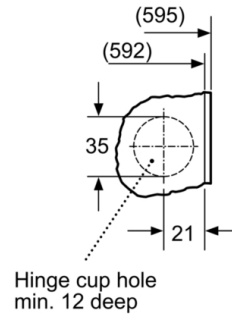

**Series 8, Built-in washing machine, 8 kg,
1400 rpm
WIW28502GB**

measurements in mm

Z detail

measurements in mm

measurements in mm

measurements in mm